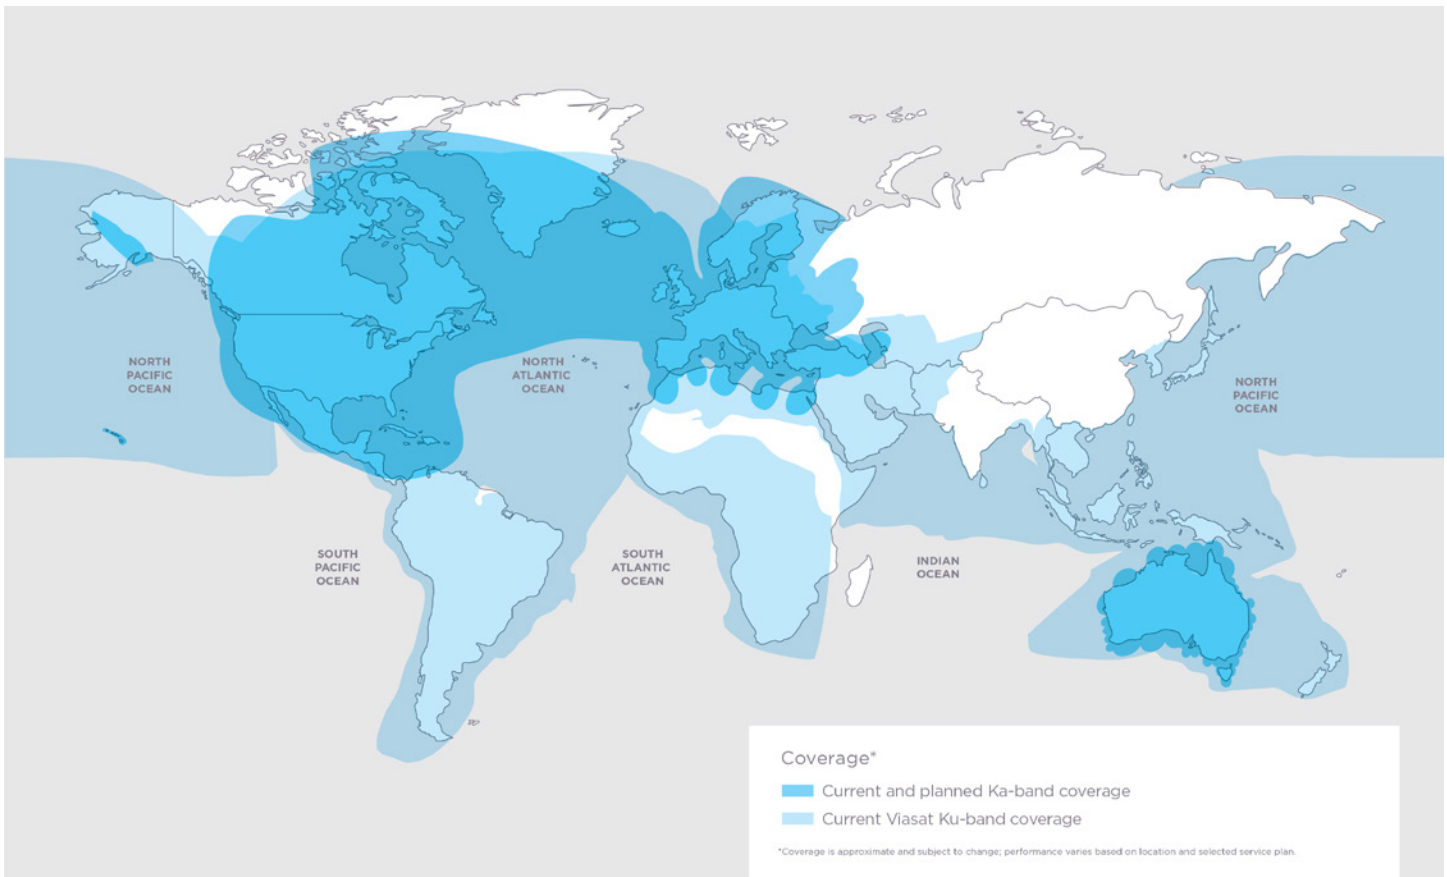

SPECIFICATIONS

OUTDOOR EQUIPMENT

- » Flat panel antenna with integrated electronics covering full Ku-band, Ka-band, and X-bands (commercial and military)
- » Lightweight, modular tripod assembly and 3-axis head with microtune adjustment
- » 35 ft Interfacility Link (IFL)
- » Longer IFL optional

INDOOR EQUIPMENT

- » Single modem provides access to Ku-band, Ka-band, and X-band networks
- » Modem provides RF power, reference, and control over the IFL coax
- » Transparent TCP and HTTP acceleration
- » Open architecture supports integration of other modems

MECHANICAL

- » Airline carry-on wheeled, carbon fiber, hardcase; 22 x 14 x 9 in.
- » Weight < 40 lbs

ENVIRONMENTAL (OUTDOOR UNIT)

- » -25 to 55° C operational temperature
- » Fully weatherized for operation in heavy rain
- » Low profile antenna and mount with integrated features for high wind deployment

ELECTRICAL

- » 90 to 240 VAC or 10 to 30 VDC (battery option, car battery/lighter operation)

CONTACT

SALES

TEL 888 842 7281 (US Toll Free) FAX +1 760 683 6815 EMAIL insidesales@viasat.com WEB www.viasat.com

UNITED STATES Carlsbad, CA & Washington, DC TEL +1 760 476 4755 FAX +1 760 683 6815 EMAIL insidesales@viasat.com

UNITED KINGDOM Farnborough, UK TEL +44 (0) 1252 248600 FAX +44 (0) 1252 248602 EMAIL sales@viasat.uk.com

AUSTRALIA Canberra TEL +61 0 2 61639200 FAX +61 0 2 61622950 EMAIL gov.australia@viasat.com